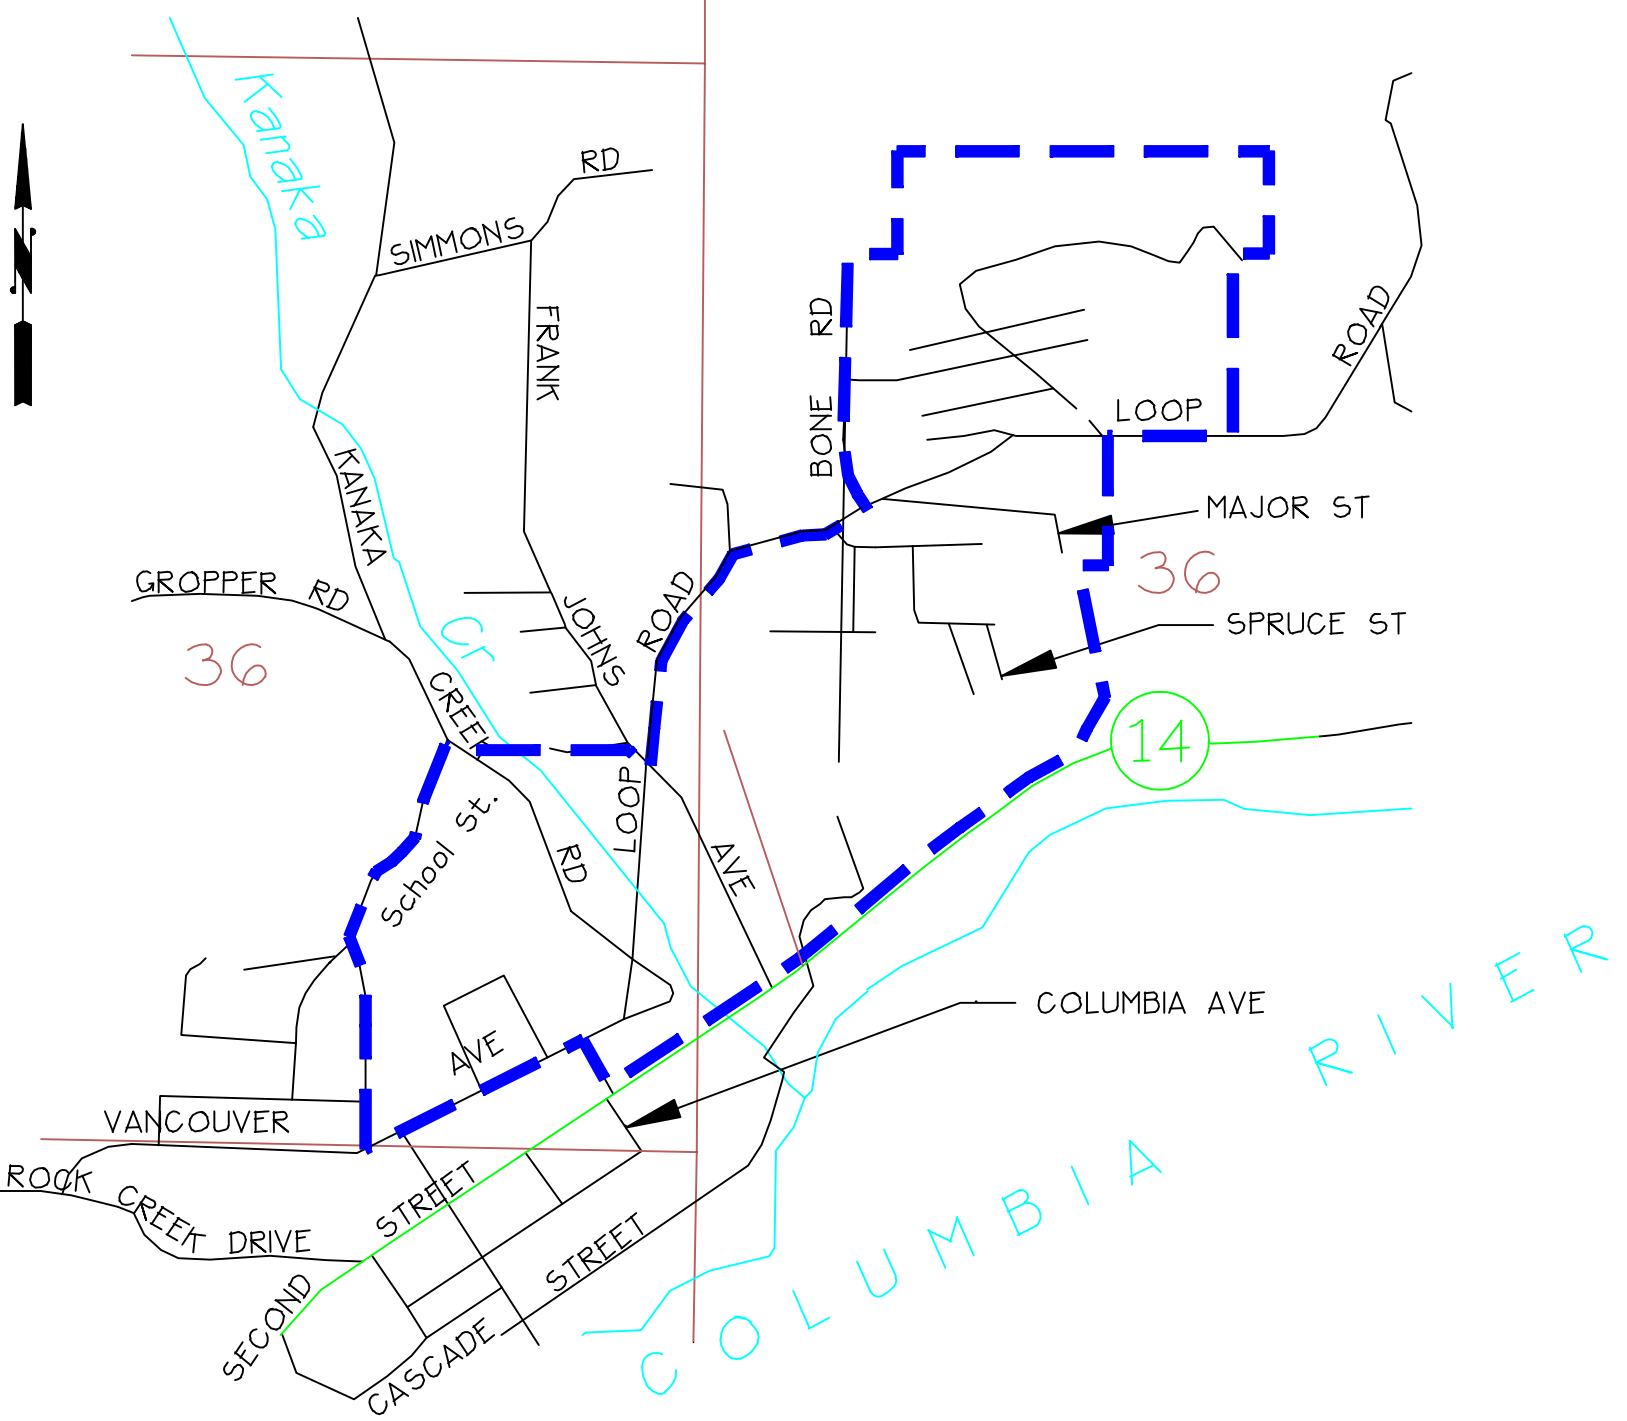

# NORTH STEVENSON PRECINCT

R 7 E

R 7 1/2 E

T 3 N

MAY 2005