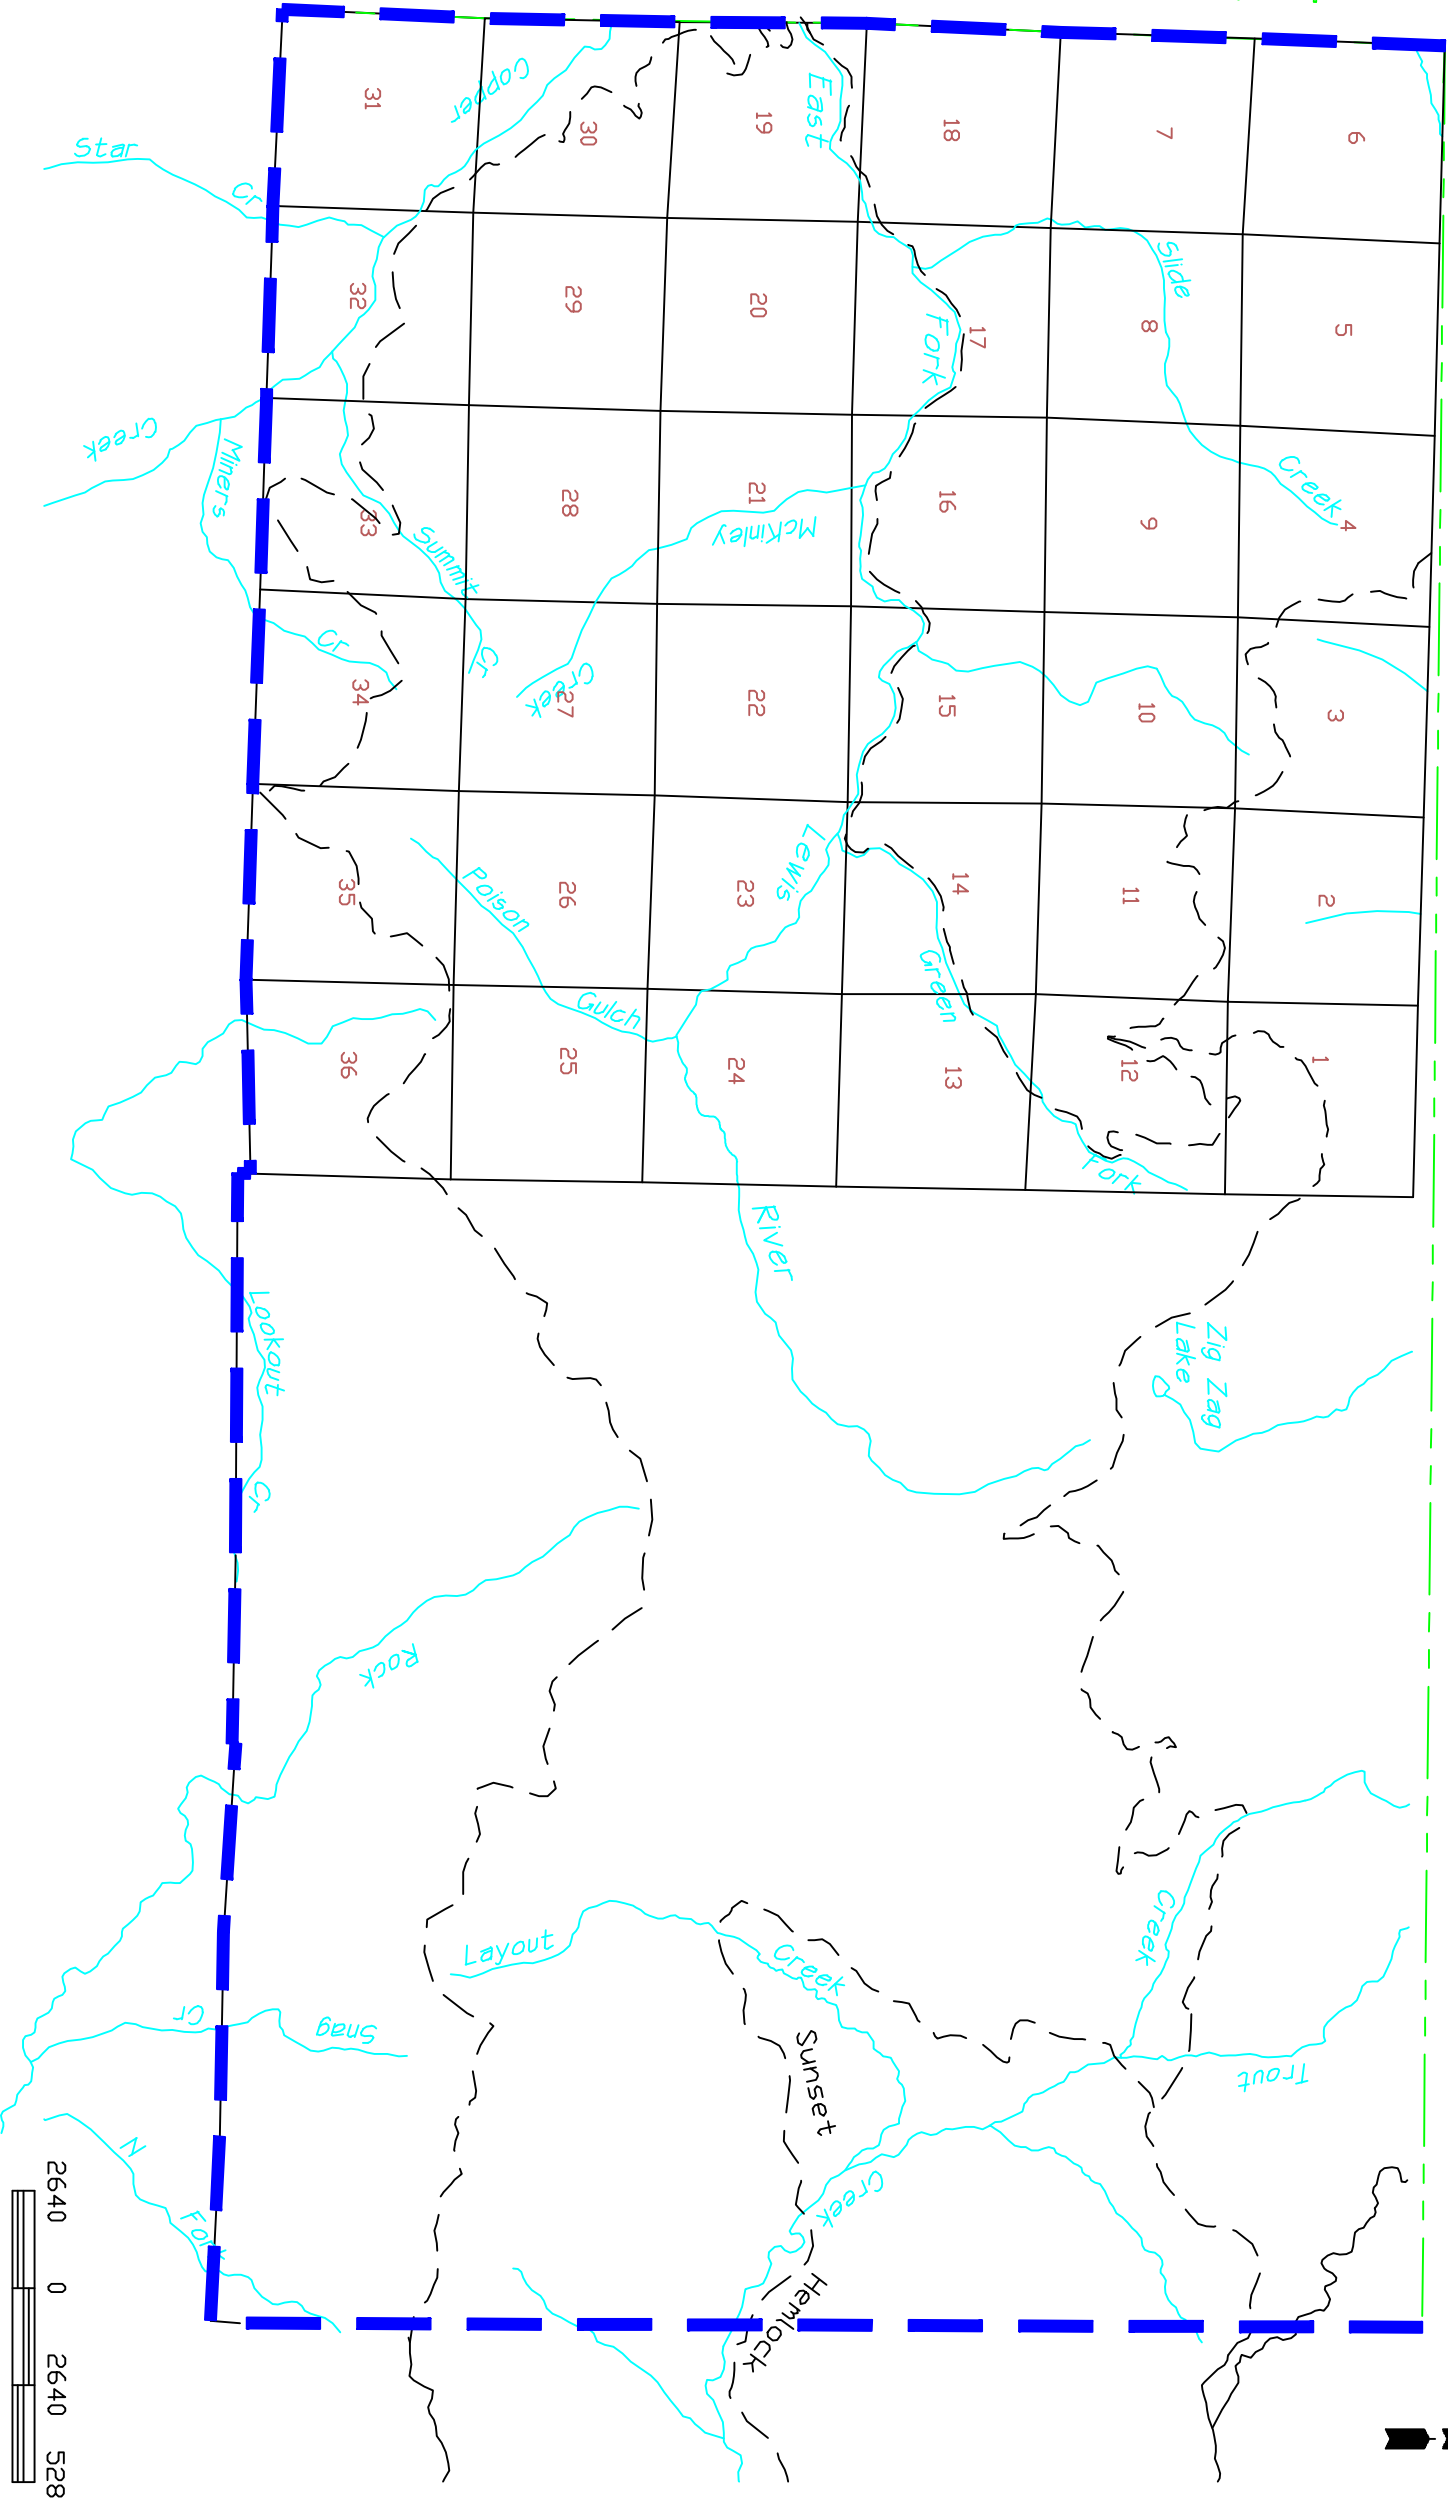

LEWIS RIVER PRECINCT

T 4 N

CLARK COUNTY

R 5 E

R 6 E

OCTOBER 2003